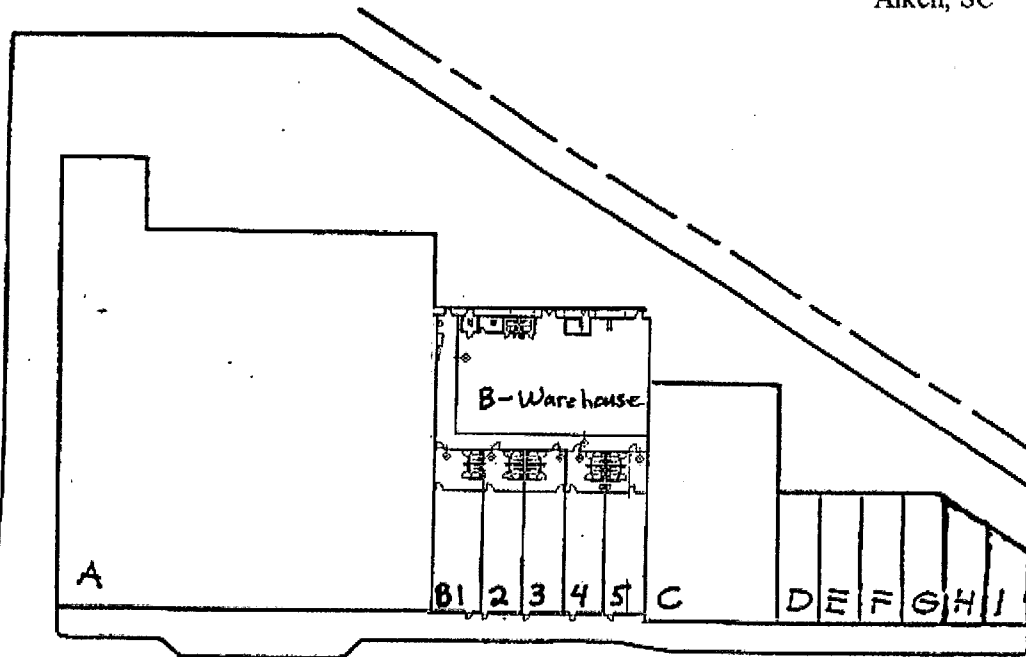

University Center

University Parkway

Aiken, SC

156 University Parkway

Suites	Square Footage
100-103	1250 each

164 University Parkway

Suites	Square Footage
200-205	1250 each

164 University Parkway

Suite	Square Footage	Suite	Square Footage	Parking
A	30,979	C	6,600	248 spaces
B-WH	5,000	D	1,200	
B-1	1,677	E	1,200	Total Square Footage 56,936
B-2	1,500	F	1,200	
B-3	1,500	G	1,200	
B-4	1,500	H	1,070	
B-5	1,500	I	810	

University Parkway

156 University Parkway
Aiken, SC 29801

PAGE 02

MCCREARY SNOW

B037715264

10/11/2005 16:45

1 Floor Plan
A 1.1 Scale: 1/8" = 1'-0"