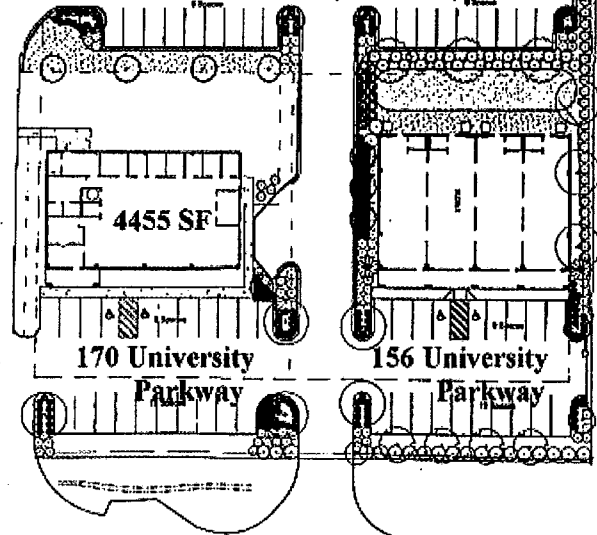

University Center

University Parkway

Aiken, SC

156 University Parkway

Suites	Square Footage
100-103	1250 each

164 University Parkway

Suites	Square Footage
200-205	1250 each

164 University Parkway

Suite	Square Footage	Suite	Square Footage	Parking
A	30,979	C	6,600	248 spaces
B-WH	5,000	D	1,200	
B-1	1,677	E	1,200	Total Square Footage 56,936
B-2	1,500	F	1,200	
B-3	1,500	G	1,200	
B-4	1,500	H	1,070	
B-5	1,500	I	810	

University Parkway

156 University Parkway
Aiken, SC 29801

PAGE 02

MCCREARY SNOW

B037715264

10/11/2005 16:45

1 Floor Plan
A 1.1 Scale: 1/8" = 1'-0"