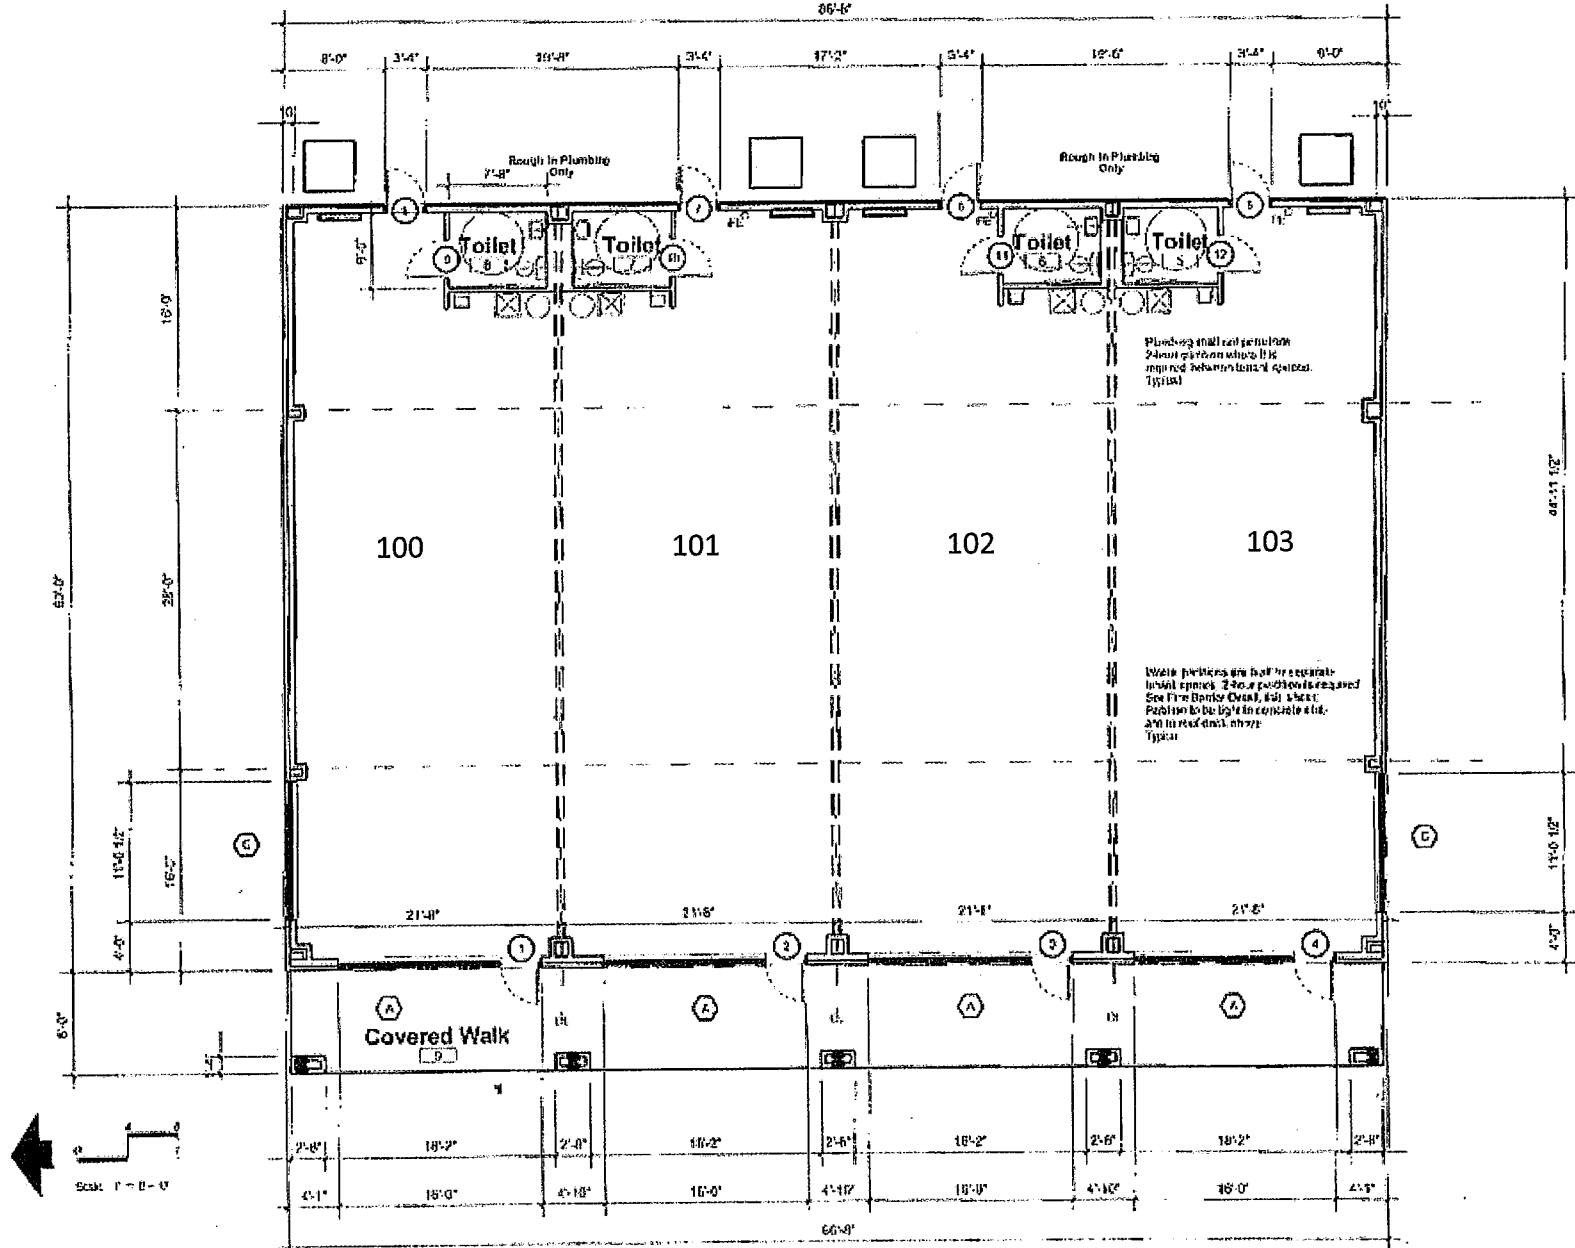

University Center

University Parkway

Aiken, SC

156 University Parkway

Suites	Square Footage
100-103	1250 each

164 University Parkway

Suites	Square Footage
200-205	1250 each

164 University Parkway

Suite	Square Footage	Suite	Square Footage	Parking
A	30,979	C	6,600	248 spaces
B-WH	5,000	D	1,200	
B-1	1,677	E	1,200	Total Square Footage 56,936
B-2	1,500	F	1,200	
B-3	1,500	G	1,200	
B-4	1,500	H	1,070	
B-5	1,500	I	810	

University Parkway

156 University Parkway
Aiken, SC 29801

PAGE 02

MCCREARY SNOW

B037715264

10/11/2005 16:45

1 Floor Plan
A 1.1 Scale: 1/8" = 1'-0"