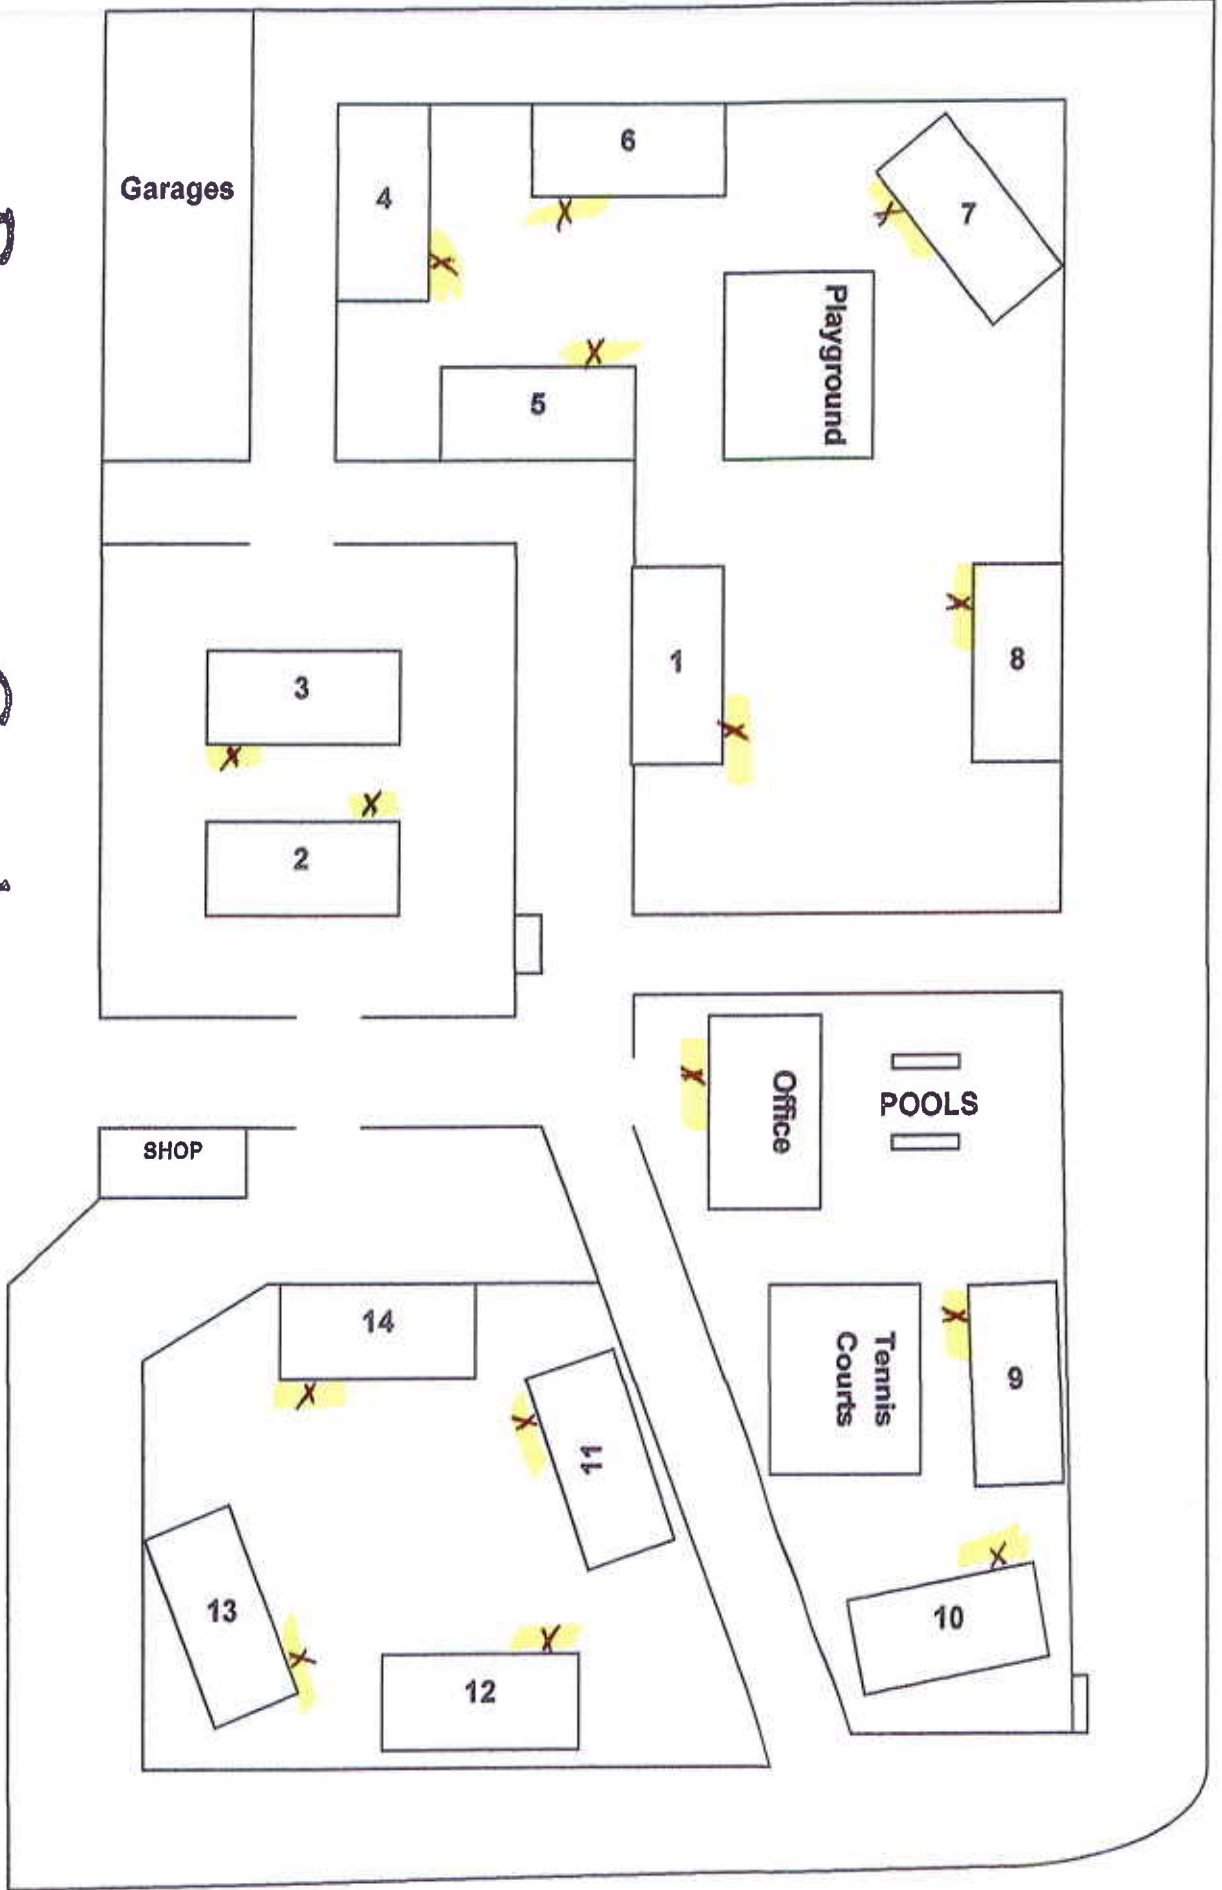

Briargate Condominiums

WATER SHUT OFF VALVES