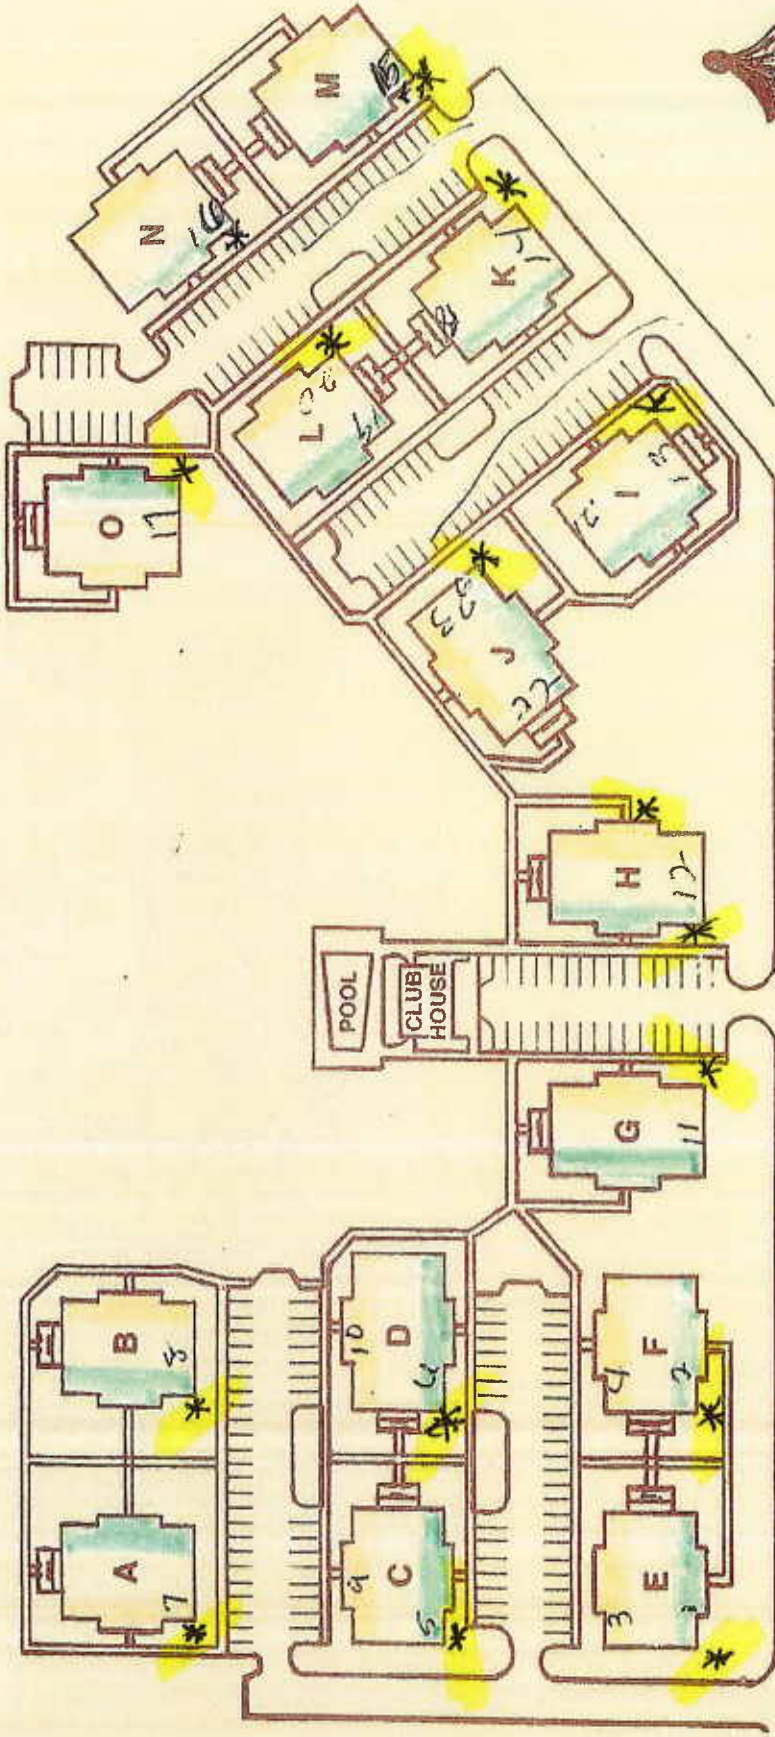

* water shut off

Carriage Place Condominiums

(803) 799-8035

6530 Davidson Road

Columbia, SC 29209

3 Bedroom Units

2 Bedroom Units

A E F O

B G H

C I J

G H D J

"The Best Kept Secret in Town" —